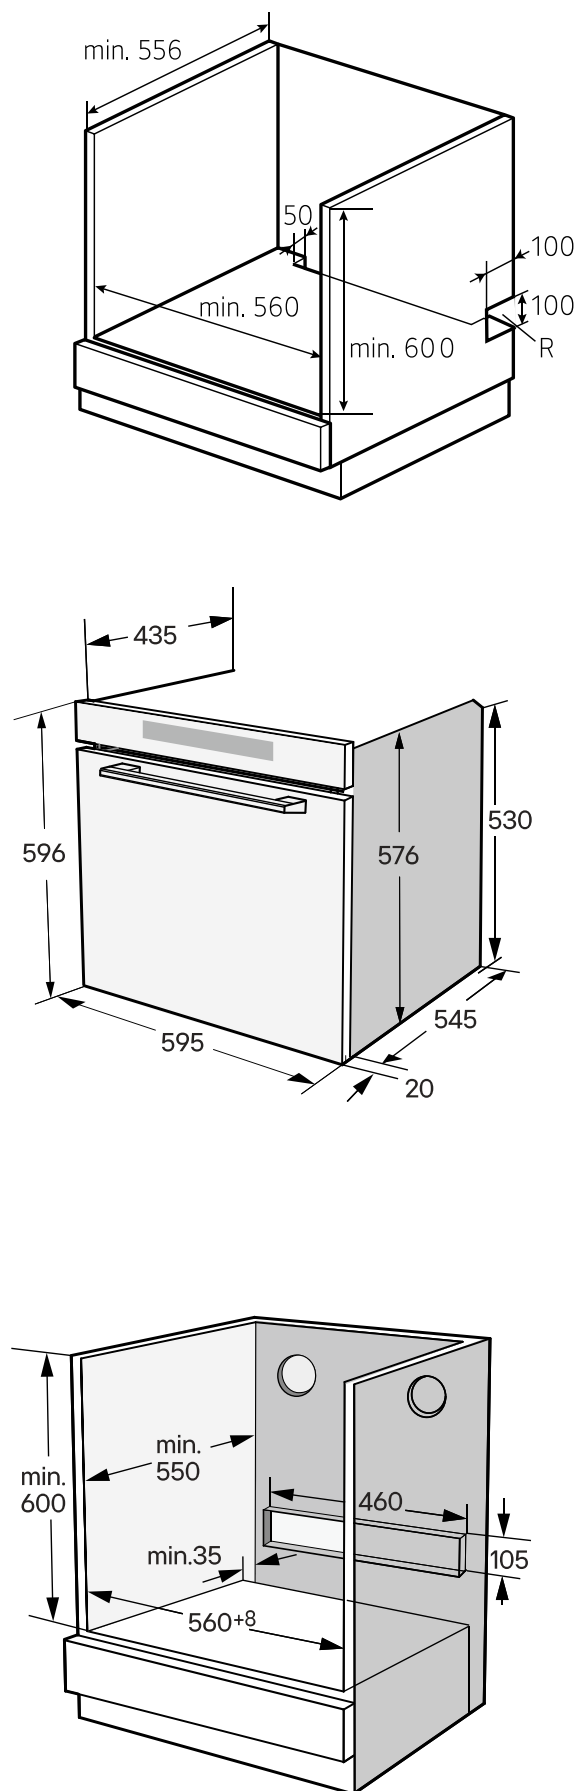

Installation Guide of Built-in Oven

WSED7667M

LG InstaView Oven 76 Liters A++ Air Fry & Steam Sous-Vide

• Under-sink Cabinet

• Built-in Cabinet