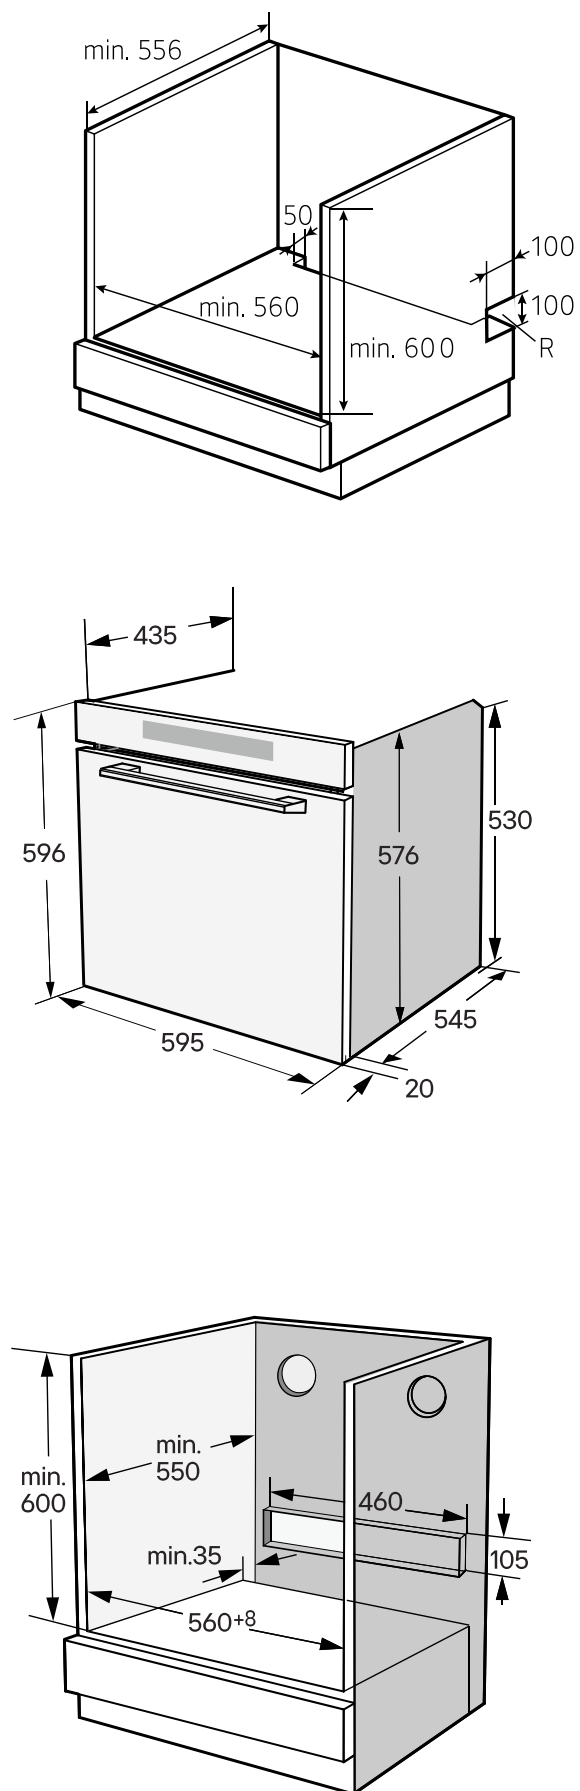

Installation Guide of Built-in Oven

WSED7665B

LG InstaView Oven 76 Liters A++ Air Fry & Steam Sous-Vide

• Under-sink Cabinet

• Built-in Cabinet