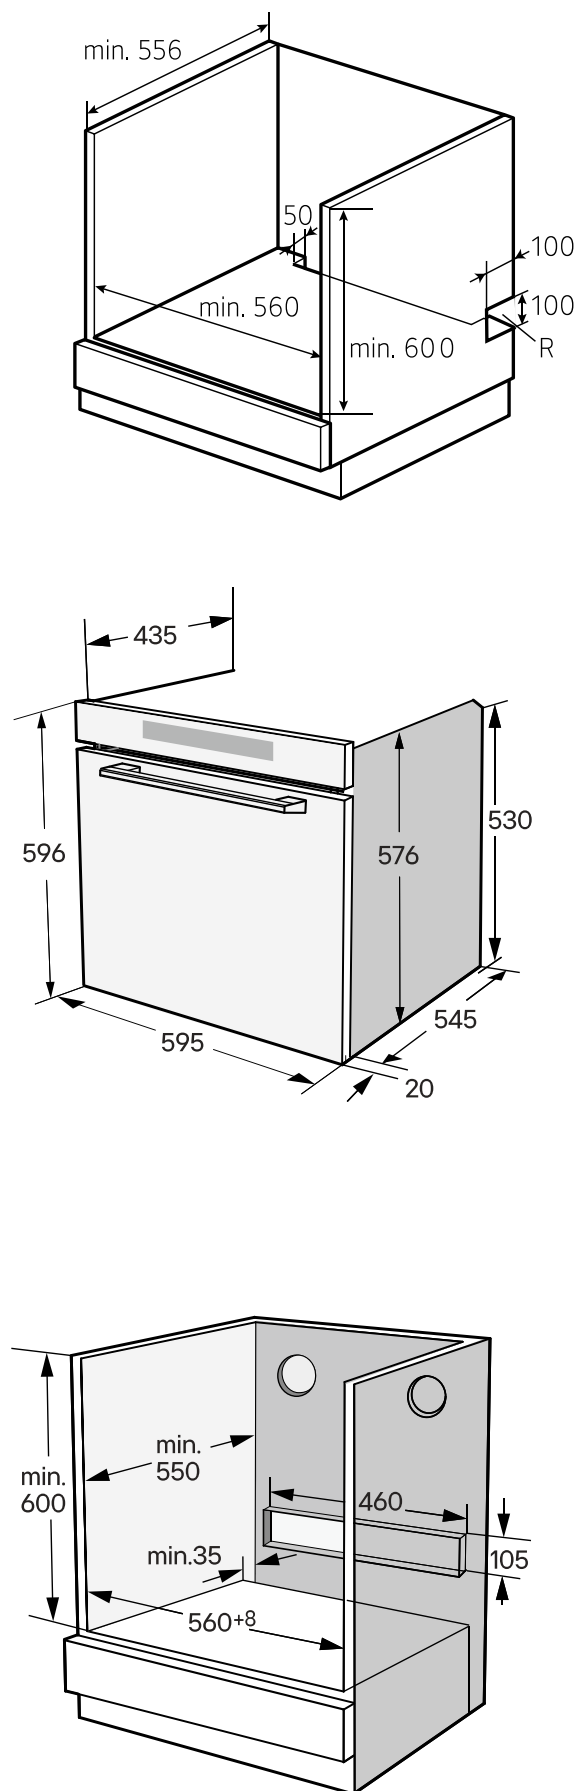

Installation Guide of Built-in Oven

WSED7613S

LG InstaView Oven 76 Liters A+ Air Fry & Steam Sous-Vide

• Under-sink Cabinet

• Built-in Cabinet